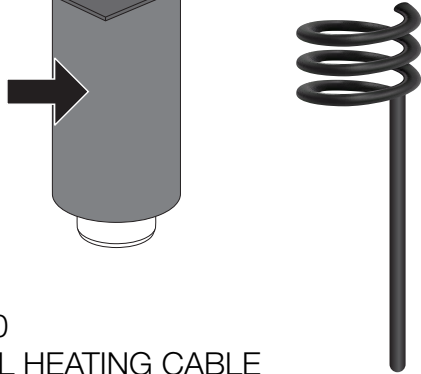

OPTIONAL:

400.001.XXX
INSULATION