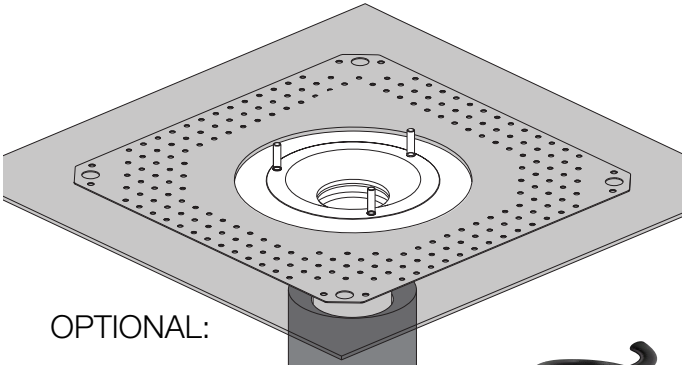

1

OPTIONAL:

400.001.XXX
INSULATION

400.000.000
ELECTRICAL HEATING CABLE

2

3

3A

3B

3C

3D