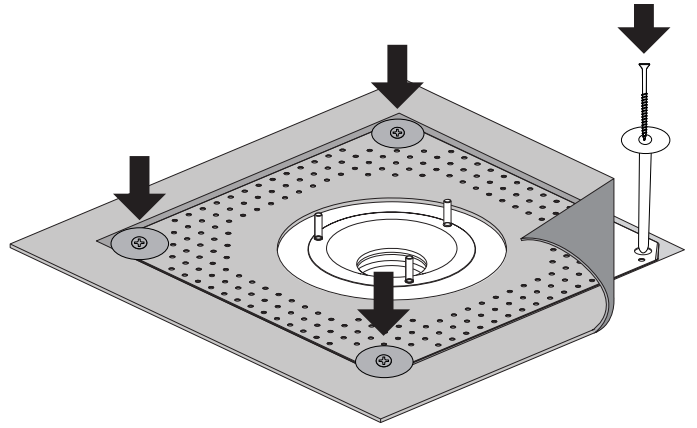

1

OPTIONAL:

400.001.XXX
INSULATION

400.000.000
ELECTRICAL HEATING CABLE

2

3

3A

3B

3C

3D